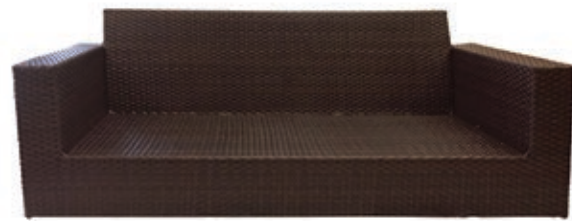

Athena Sectional Armless Chair - ATDSAC
W24 H30 D33 • Seat 10
COV-PC21W/COV-MC21W

Athena Sectional Corner Club Chair - ATDSCC
W33 H30 D33 • Seat 10
COV-PC21W/COV-MC21W

Aztec Chat Set

Aztec Deep Seat Sofa - AZDSS
W85 H30.5 D32.5 • Arm 23 Seat 10
COV-PC23W/COV-MC23W