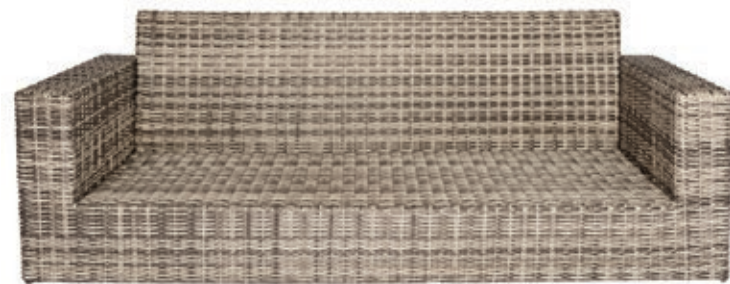

Athena Chat Set

Athena Deep Seat Sofa - ATDDSSAZ
W85 H30.5 D35.5 • Arm 23 Seat 10
COV-PC23W/COV-MC23W