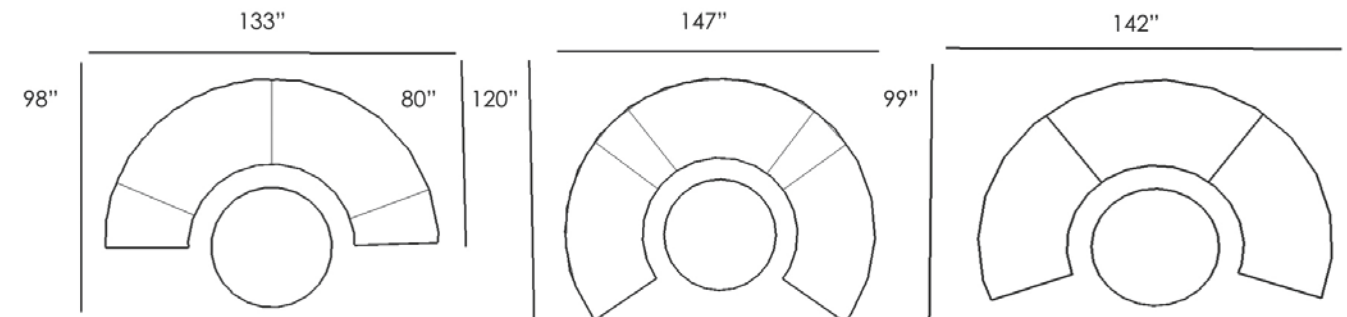

Aztec Chat Set

Aztec Circular