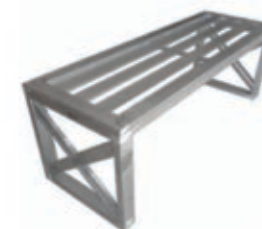

Jolee Ottoman - OTJL
W28 H11 D24
COV-P00/COV-M00

Jolee Chaise Lounge - JLCL
W39.5 H12 D77 • Seat 11.5
COV-POL77/COV-MOL77

Jolee Accent Table - SQATJL25
W25 H21.5 D25
COV-PTA26/COV-MTA26

Jolee Coffee Table - CTJL4825
W48 H18 D25
COV-PTC48/COV-MTC48

Jolee Slate 52" x 32" Rectangle Firetable
FPRCCH5232JL
COV-PT5232/COV-MT5232
Burner built in • Requires 2 - 15 lbs Fire Glass
65,000 btu

Jolee Slate Dining

COV-PT12078/COV-MT12078

Jolee Dining Chair - JLDC
W26 H35.5 D23.5 • Arm 25.5 Seat 16.5
COV-PC11/COV-MC11

Jolee Bench - JLBCH
W45 H16.3 D16
COV-PTC48/COV-MTC48
Jolee Bench Large - JLBCHL
W66 H16.3 D16
COV-POL73/COV-MOL73

Jolee Barstool - JLBS
W22 H43.5 D20.5 • Seat 29
COV-PC11/COV-MC11

Jolee Armless Barstool - JLABS
W18 H43.5 D20.5 • Seat 29
COV-PC11/COV-MC11