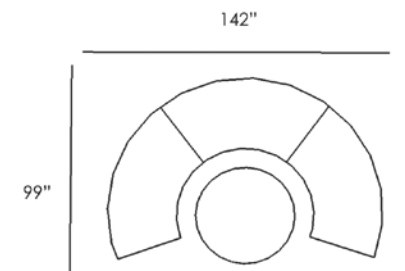

Ariana

Athena Circular