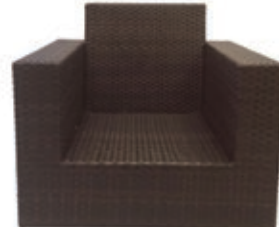

Aztec Club Chair - AZCC
W37 H30.5 D32.5 • Arm 23 Seat 10
Aztec Club Chair Swivel - AZCCS
W37 H30.5 D32.5 • Arm 23 Seat 10
COV-PC21W/COV-MC21W