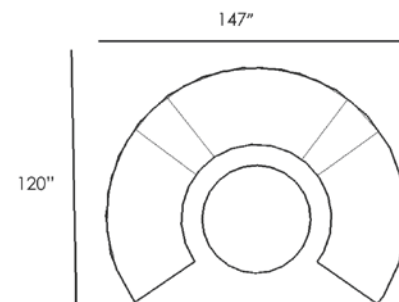

Ariana

Athena Circular