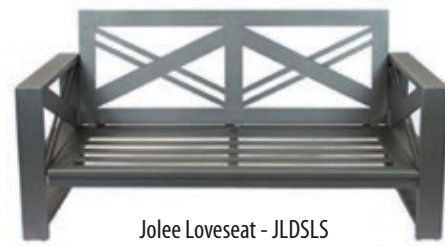

Aztec Dining Chair - AZDC
W25.5 H37.5 D26.5 • Arm 26 Seat 17
COV-PC11/COV-MC11

Aztec Armless Dining Chair - AZADC
W20.5 H37.5 D26.5 • Seat 17
COV-PC11/COV-MC11

Aztec Armless Barstool - AZABS
W24.5 H50 D25 • Seat 28
COV-PC11/COV-MC11

Aztec Barstool - AZBS
W24.5 H50 D25 • Arm 37 Seat 28
Aztec Counter Barstool - AZCB
W24.5 H47 D25
COV-PC11/COV-MC11

Aztec Chaise Lounge - AZCL
W28 H22.5 D73 • COV-POL73/COV-MOL73

Aztec Sun Bed - AZSB
Umbrella sold separately
W66.5 H12 D92.5
COV-POSB/COV-MOSB

Jolee Slate

Jolee Sofa - JLDSS
W92 H31.5 D31.5 • Arm 24 Seat 11.25
COV-POWSL/COV-MOWSL

Jolee Loveseat - JLDLSL
W64 H31.5 D31.5 • Arm: 24 Seat 11.25
COV-PC23W/COV-MC23W

Jolee Club Chair - JLCC
W36 H32 D31.5
Jolee Club Swivel - JLCCS
W36 H32 D31.5 • Arm 24 Seat 11.25
COV-PC21W/COV-MC21W