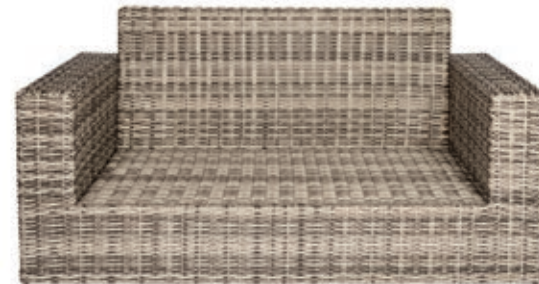

Athena Deep Loveseat - ATDDLSAZ
W61 H30.5 D35.5 • Arm 23 Seat 10
COV-PC22W/COV-MC22W