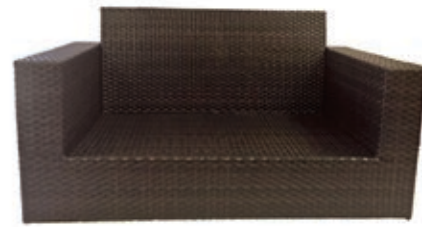

Athena Sectional Armless Chair - ATDSAC
W24 H30 D33 • Seat 10
COV-PC21W/COV-MC21W

Athena Sectional Corner Club Chair - ATDSCC
W33 H30 D33 • Seat 10
COV-PC21W/COV-MC21W

Aztec Chat Set

Aztec Deep Seat Sofa - AZDSS
W85 H30.5 D32.5 • Arm 23 Seat 10
COV-PC23W/COV-MC23W