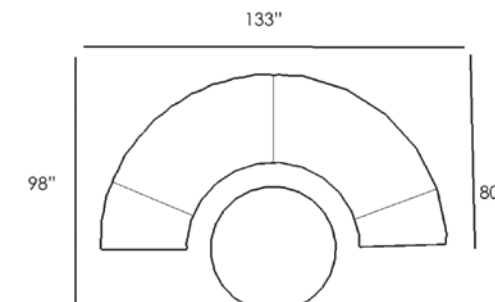

Ariana

Athena Circular