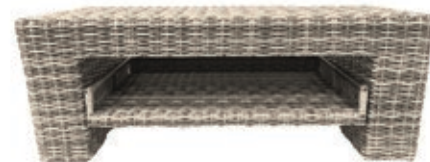

Athena Coffee Table
ATDCT • W48 H18 D24
COV-PTC48/COV-MTC48